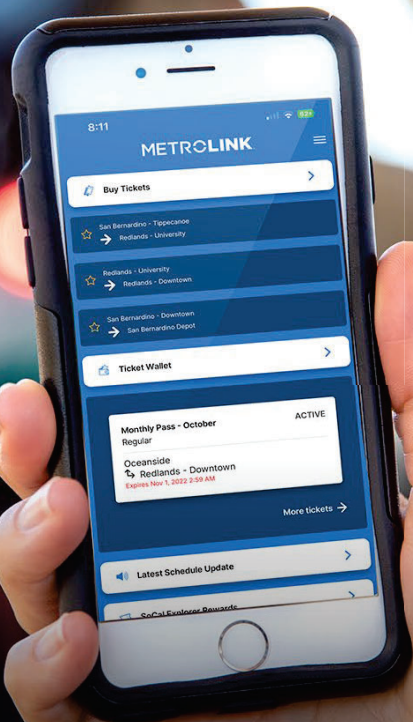

Ticketing Overview

Mobile App

The Student Adventure Pass to accounts with a verified school email address.

- The pass will not have an OD pair
- The pass will function as a day pass and will be available in their ticket wallet for activation until **March 31, 2024**
- Passes will automatically be sent to verified accounts with an email domain from a pre-approved list
  - It may take up to 24 hours to receive the pass for new accounts that verify their account
  - If an email domain is not on the list, it will take up to two weeks to add the email domain to the list

Ticket Machines

Students will have the option to print student/youth tickets or passes from any Metrolink Ticket Machine at no cost.

- All ticket types will be available when youth/student rider type is selected

A valid student ID is required

METROLINK