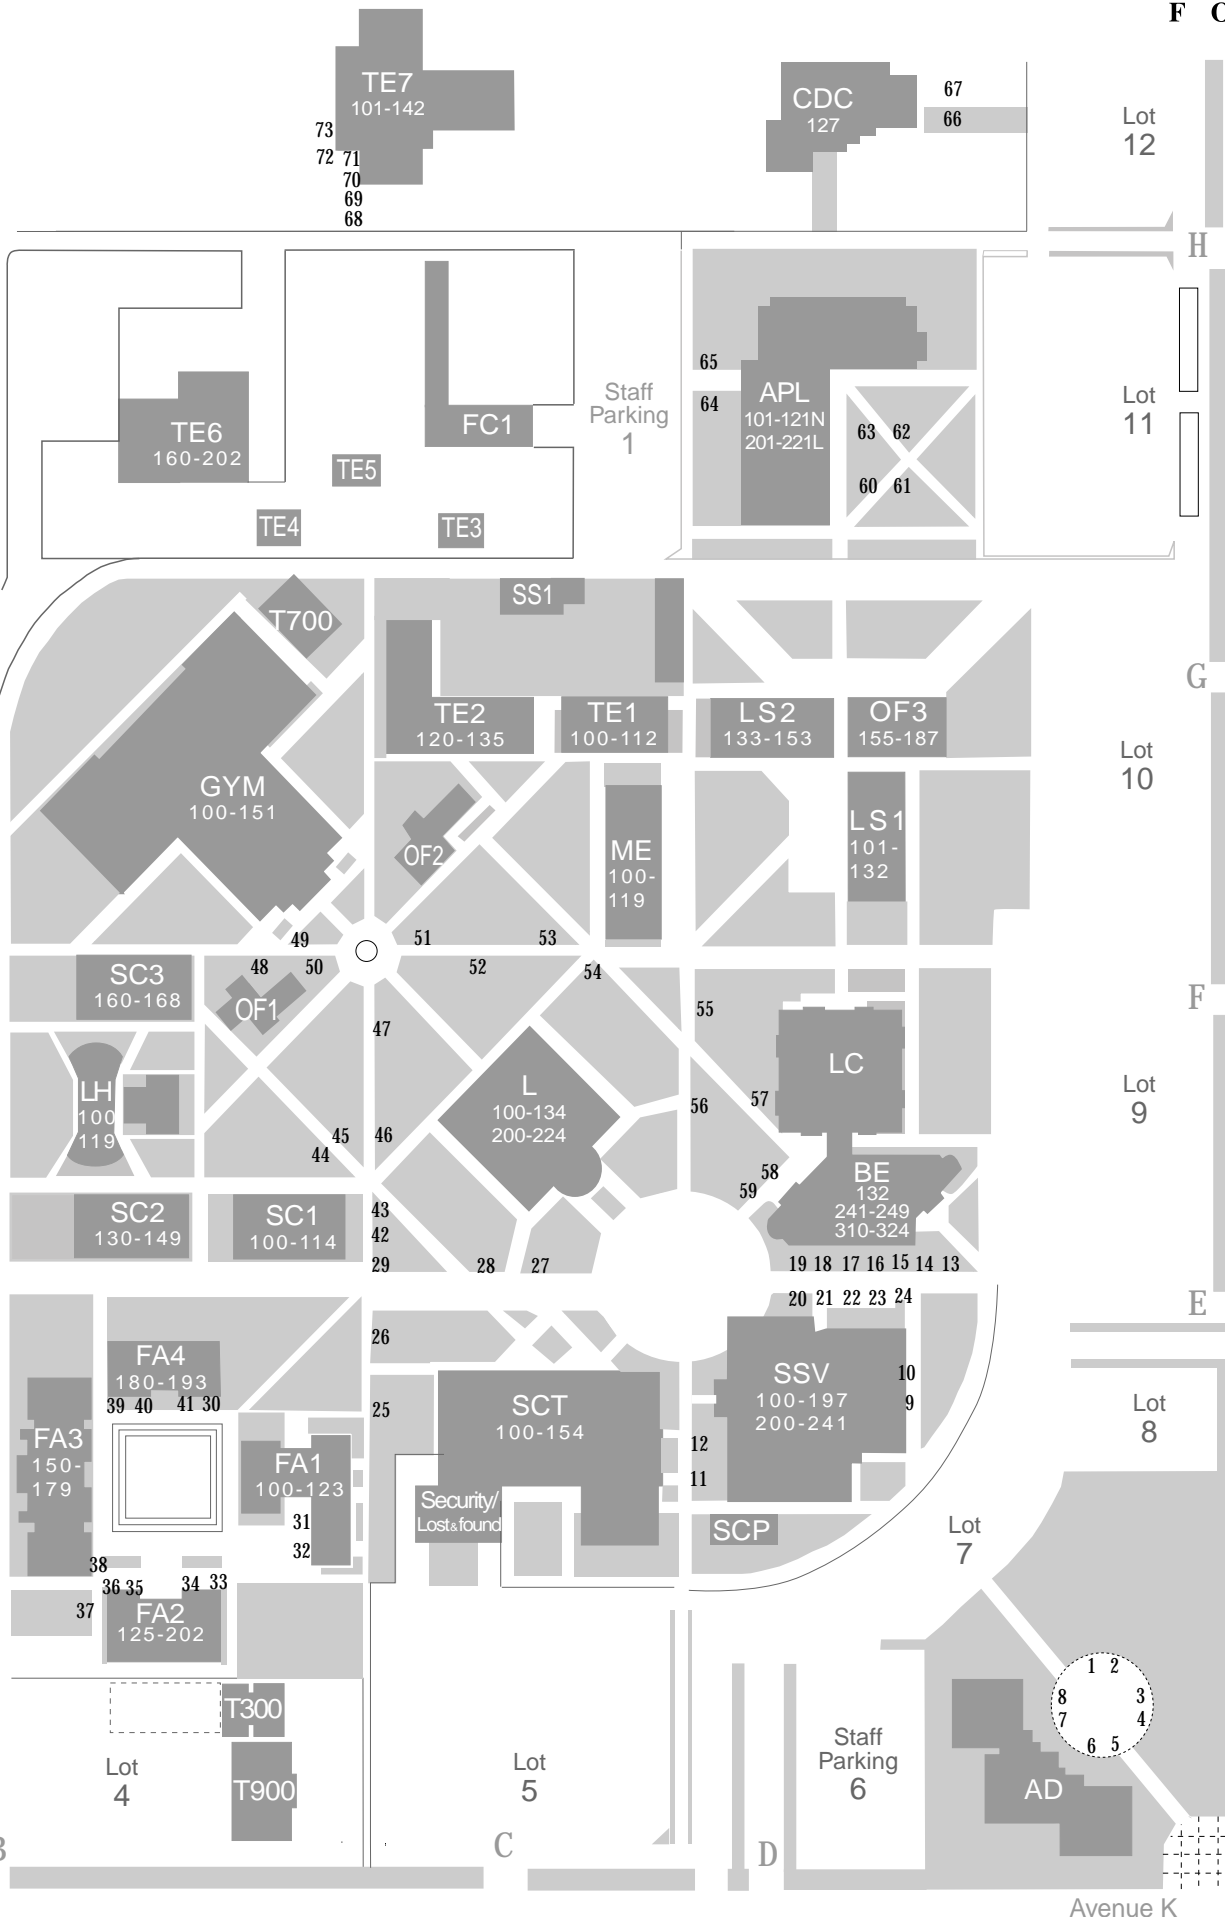

AVC**F**oundation

...**E**nriching **L**ives, **B**uilding **F**utures

Commemorative Bench Locations

ANTELOPE VALLEY COLLEGE
FOUNDATION

- AD Administration Building
- APL Applied Arts, Allied Health, & Offices
- BE Business Ed., IMC, & Offices
- CDC Child Development Center
- CSUB CSU Bakersfield - Antelope Valley
- FA1 Fine Arts [Art & Gallery]
- FA2 Fine Arts [Theatre]
- FA3 Fine Arts [Music & Offices]
- FA4 Fine Arts
- FC1 Facilities
- GYM Gymnasium [PE & Offices]
- L Library
- LC Learning Center
- LS1 Liberal Studies & Offices
- LS2 Liberal Studies
- LH Lecture Halls
- ME Math /Engineering
- OF1 Offices - Math/Science
- OF2 Offices - Technical Ed.
- OF3 Offices - Language Arts & Social Science
- SC1 Science
- SC2 Science
- SC3 Science
- SCT Student Center [Bookstore, Cafeteria, Security & Lost & Found]
- SD1 Marauder Stadium
- SSV Student Services & Information
- T 300 Temporary 301
- T 700 PE Offices
- T 900 Temporary 901-910
- TE1 Technical Ed.
- TE2 Technical Ed.
- TE3 Technical Ed. 138
- TE4 Technical Ed.
- TE5 Technical Ed. 155
- TE6 Technical Ed.
- TE7 Technical Ed.